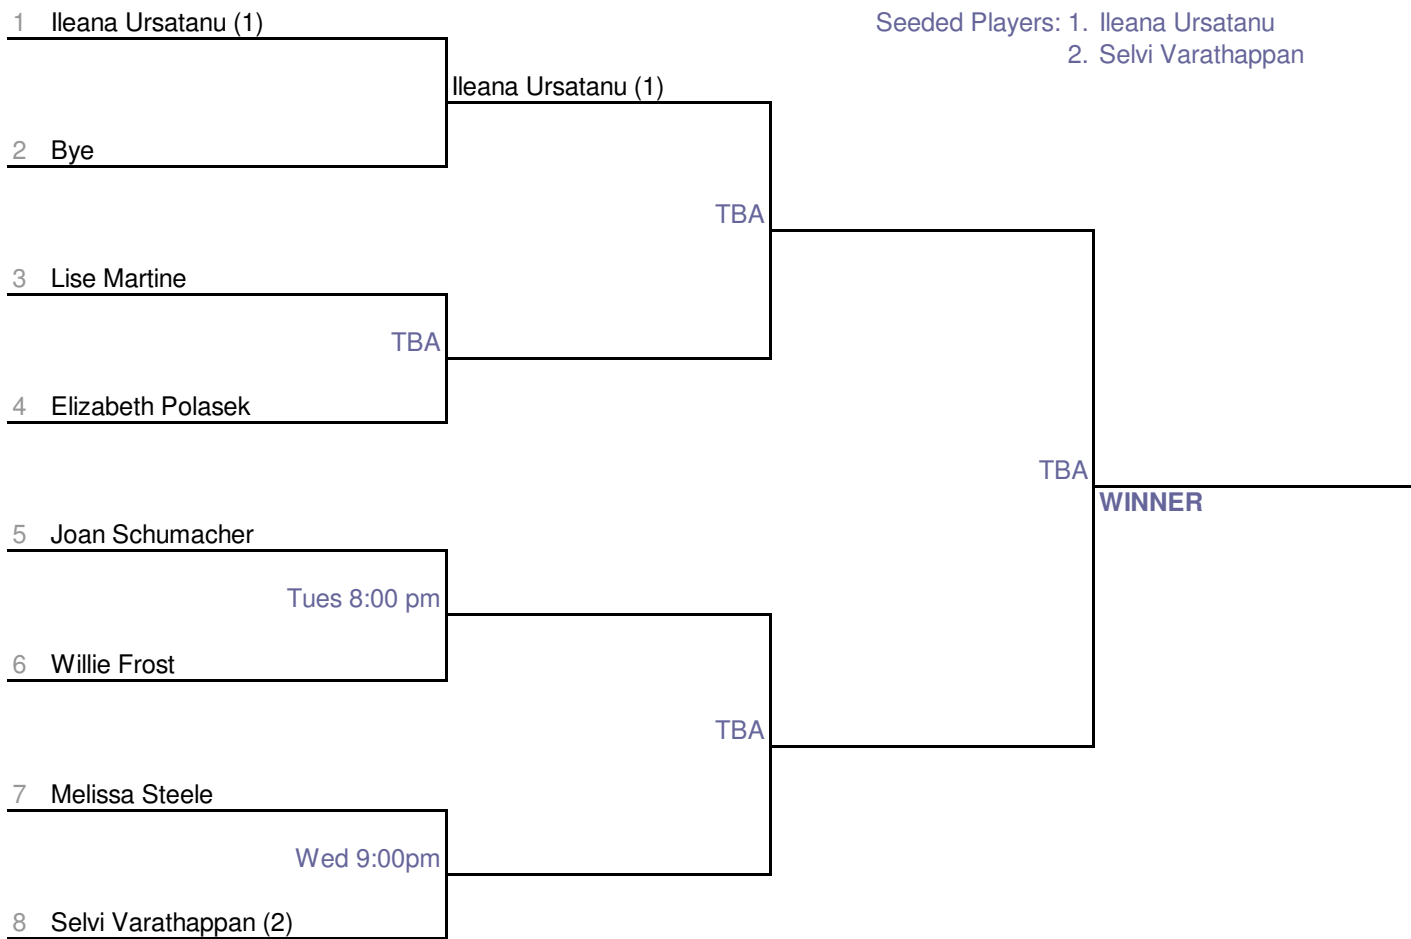

# Tuxedo Open: Women's 3.5 Singles

August 9 - 15, 2004

### Club Legend

TTC: Tuxedo TC  
 DLTC: Deer Lodge TC  
 DTC: Dunkirk TC  
 KTC: Kildonan TC

DTC: Dunkirk TC  
 GGCC: Glendale Golf & Country Club  
 WLTC: Winnipeg Lawn TC  
 WWC: Winnipeg Winter Club