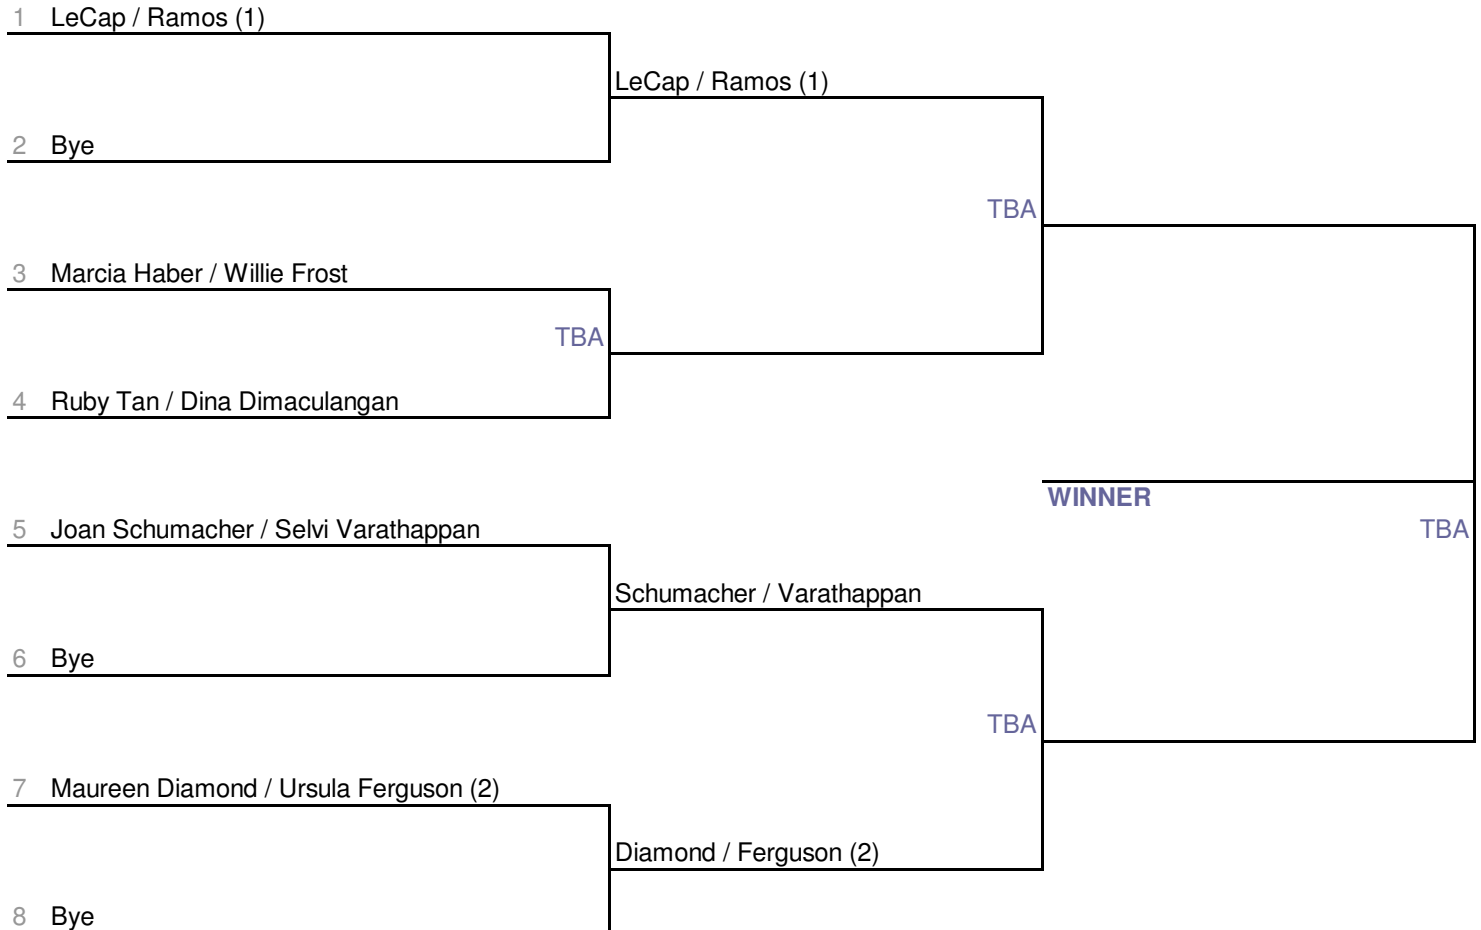

# Tuxedo Open: Women's 4.0-5.0 Doubles

## August 9 - 15, 2004

Seeded Players: 1. LeCap / Ramos  
2. Diamond / Ferguson

### Club Legend

TTC: Tuxedo TC  
DLTC: Deer Lodge TC  
DTC: Dunkirk TC  
KTC: Kildonan TC

DTC: Dunkirk TC  
GGCC: Glendale Golf & Country Club  
WLTC: Winnipeg Lawn TC  
WWC: Winnipeg Winter Club